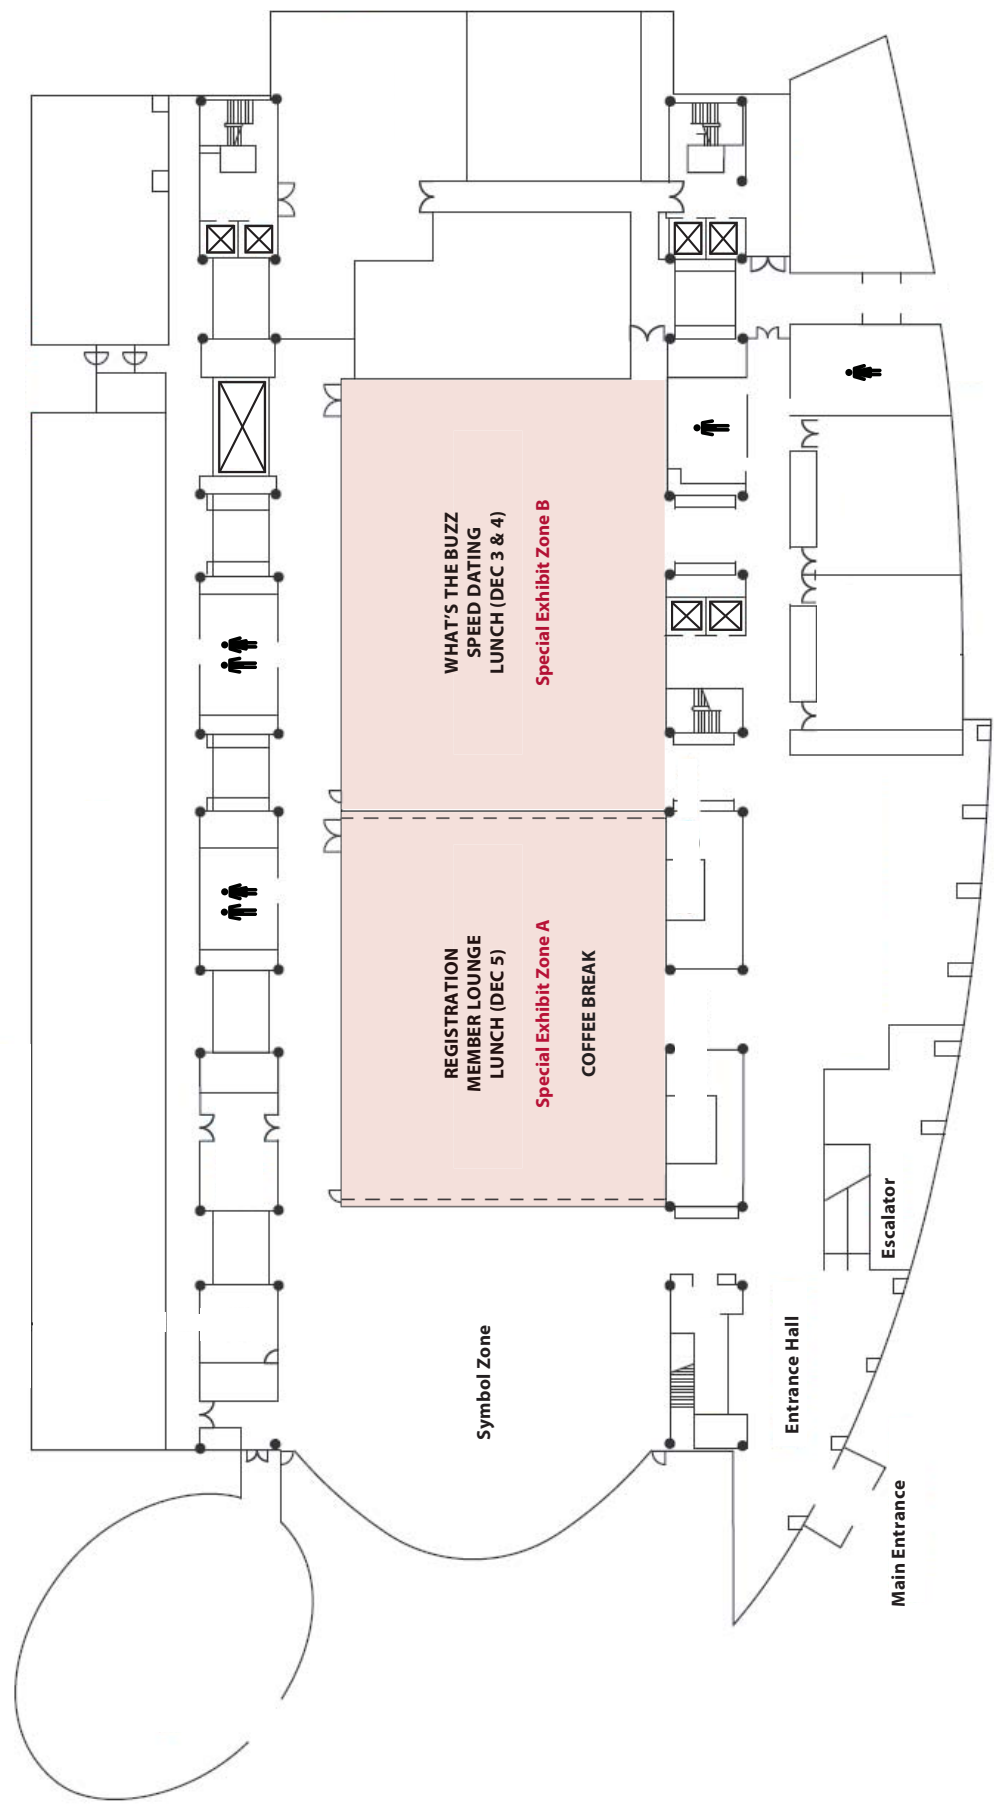

1ST FLOOR

7TH FLOOR

- Legend**
- 1st Floor
 - 7th Floor
 - 7th Floor Immersive
- Services**
- Washrooms
 - Elevators

Viewing Lounge
Access limited to Dec. 2 for JINTO Regional Sake Tasting.