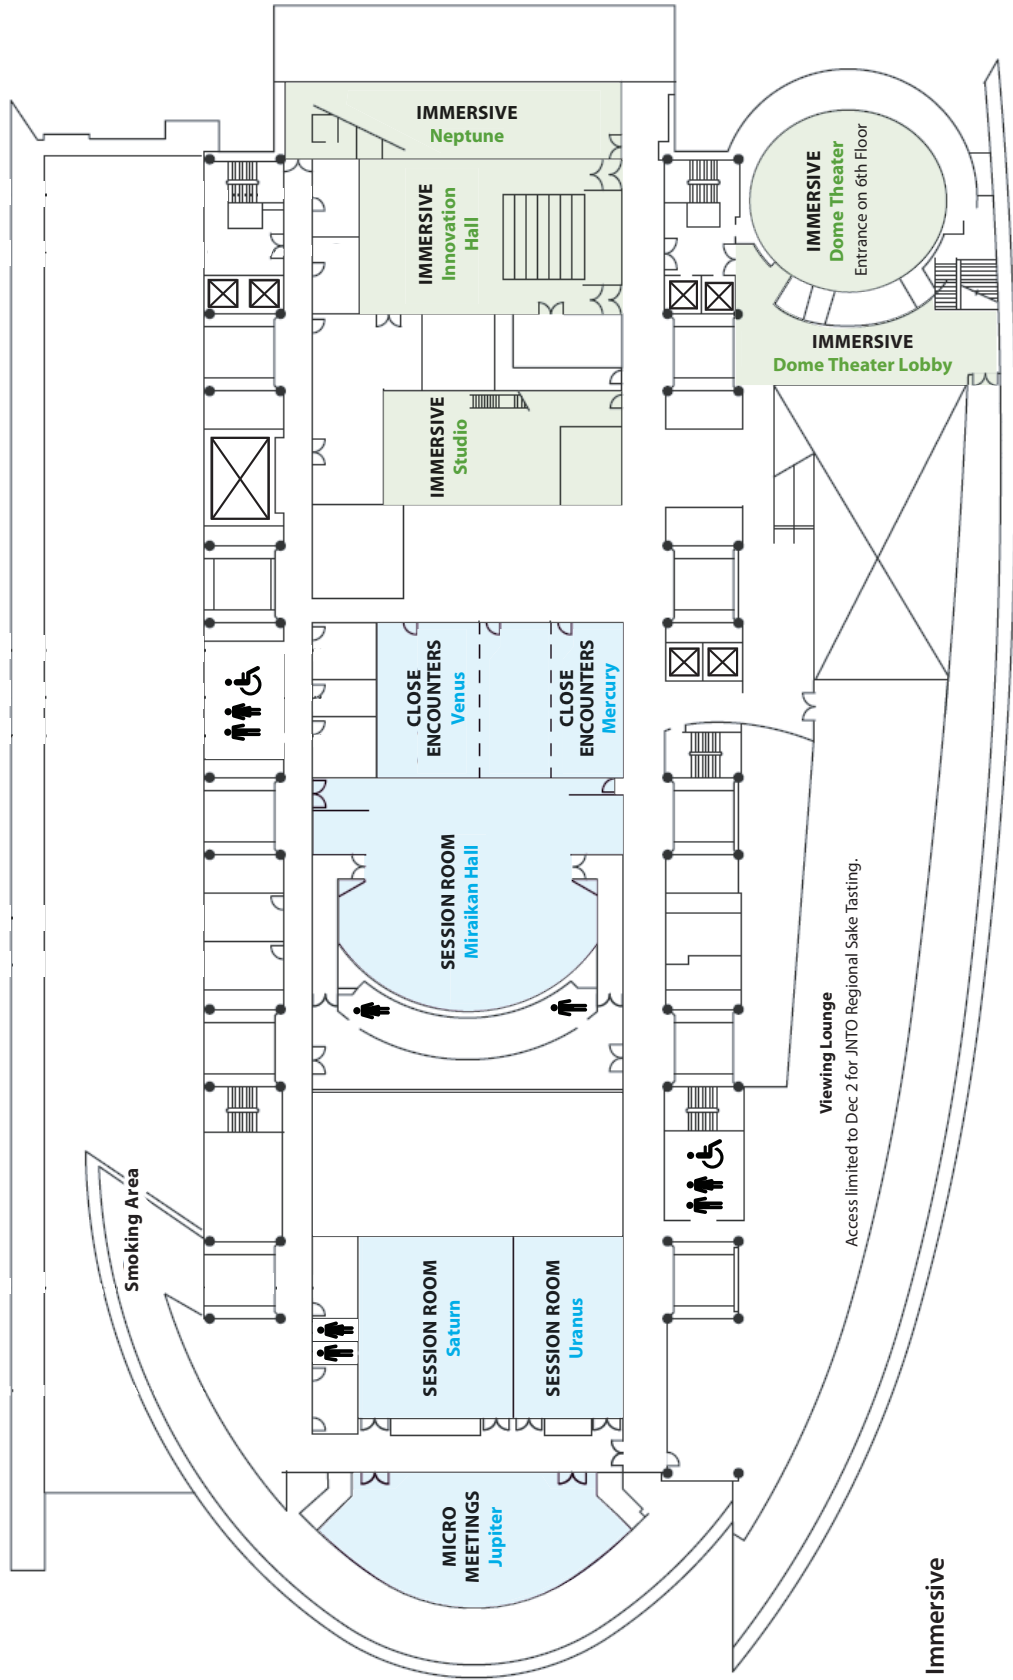

1ST FLOOR

7TH FLOOR

- Legend**
- 1st Floor
 - 7th Floor
 - 7th Floor Immersive
- Services**
- Washrooms
 - Elevators

Viewing Lounge
Access limited to Dec. 2 for JINTO Regional Sake Tasting.